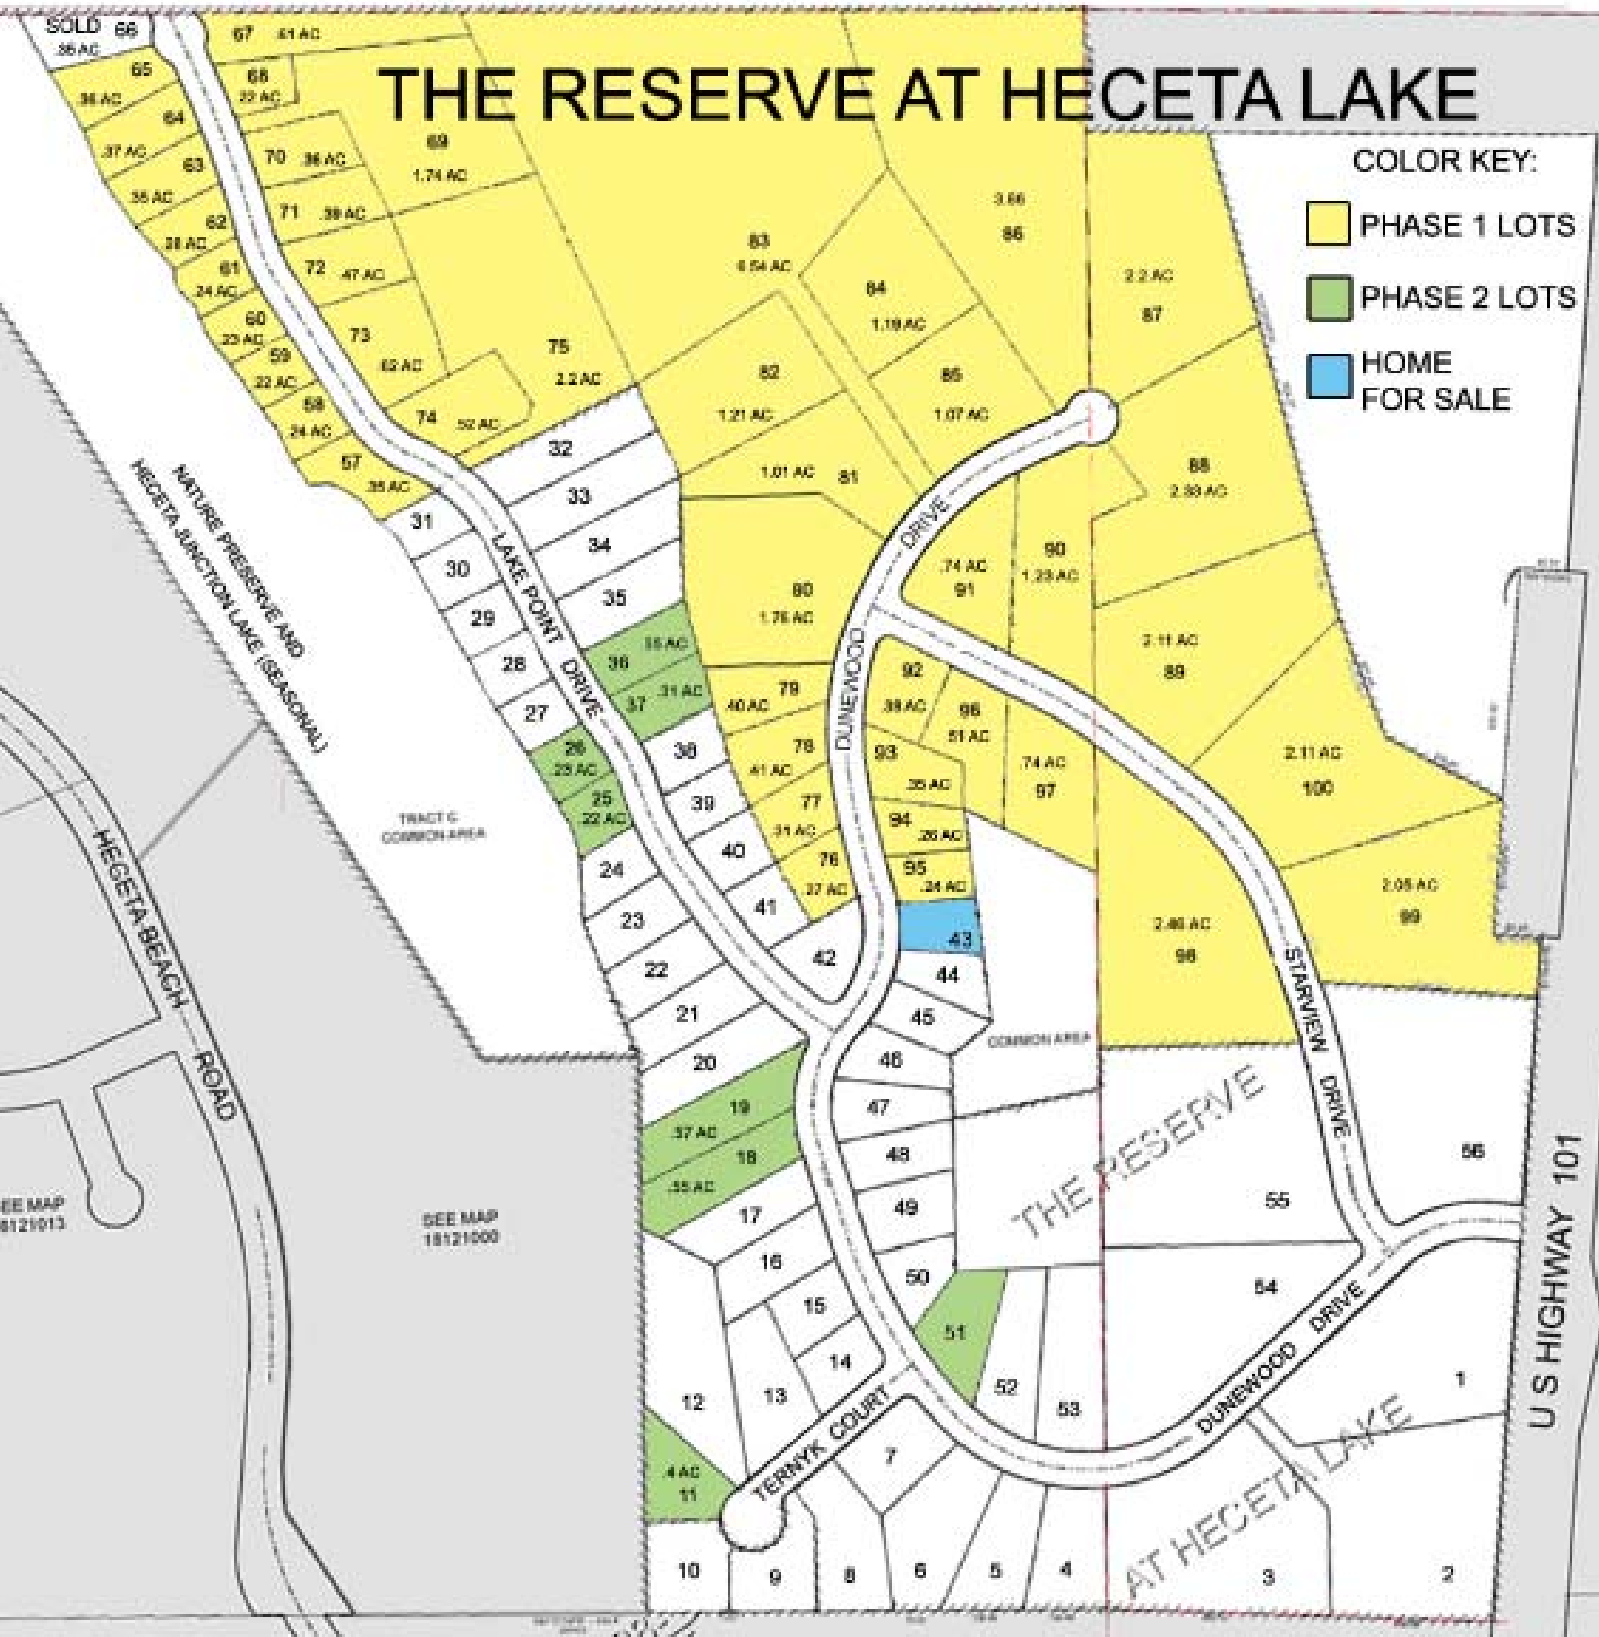

THE RESERVE AT HECETA LAKE

COLOR KEY:

- PHASE 1 LOTS
- PHASE 2 LOTS
- HOME FOR SALE

SEE MAP 18121000

SEE MAP 8121013

U.S. HIGHWAY 101

THE RESERVE

AT HECETA LAKE